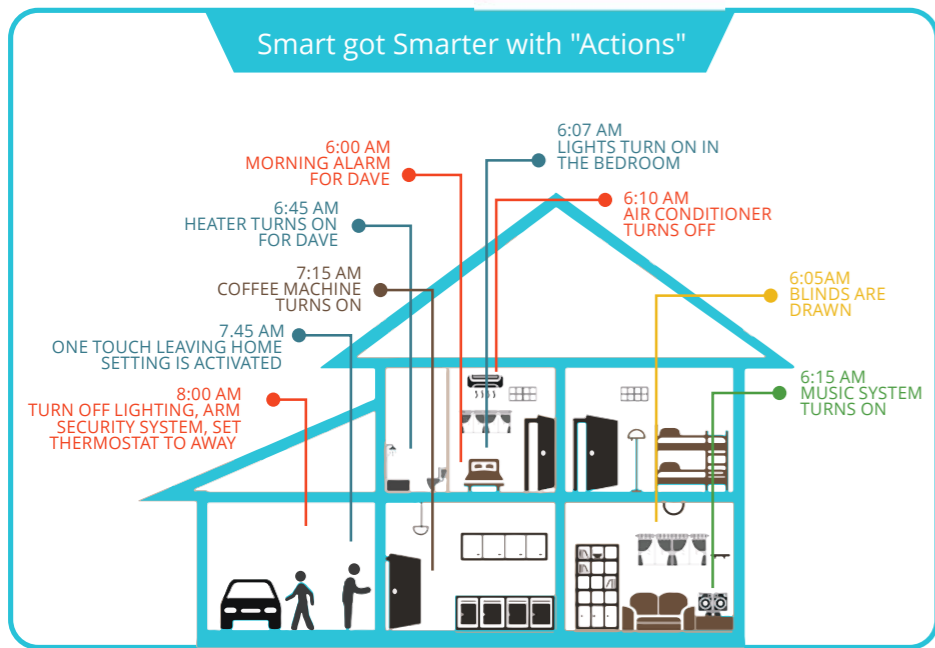

## Manage your Home from anywhere anytime!

Manage your Home Security, Energy, Comfort and IR Remote controlled electronic devices from anywhere in the world with one simple B.One App. Whether you have one smart device or multiple smart devices all you need is a B.One Hub to create a Smarter Home.

### Z-Wave On/Off Smart Switch

Turn On/Off your electrical appliances through the Wireless Smart Switch that plugs into your standard wall socket/power outlet.

Visit [b1hub.com](http://b1hub.com) for list of supported devices

## B.One Smart Home Packages

	Security Starter Kit	Energy Starter Kit	Home Automation Lite	Home Automation eLite
Hub	1	1	1	1
Door Sensor	2		4	4
Motion Sensor	2		2	2
Multi Sensors			2	2
Lighting Control		2	4	6
Smart Plug			2	2
Energy Metering		1		1
Voice Command**				
Camera**	1			
Wireless Siren	1		1	1
Installation*	2.5 Hrs	4 Hrs	5 Hrs	8 Hrs

Legend				

\* - Standard Installation conditions

Energy Saver/Best Value

\*\* - Optional

Reviewed by **choice**